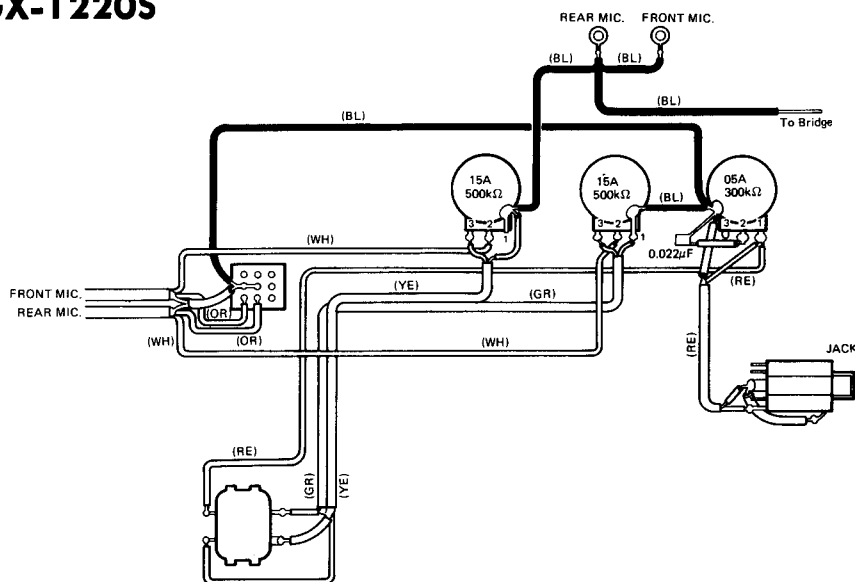

RGX-1220S

WIRE COLOR	
BE : BLUE	PU : PURPLE
BL : BLACK	RE : RED
BR : BROWN	WH : WHITE
GR : GREEN	YE : YELLOW
GY : GRAY