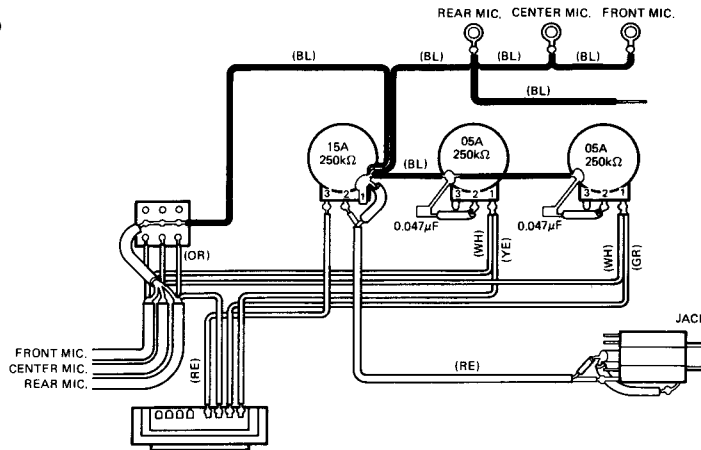

■ **CIRCUIT DIAGRAM (回路図)**

RGX-1203S

RGX-1212S

RGX-1220S

RGX-1203S/1212S/1220S

■ WIRING(配線図)

RGX-1203S

RGX-1212S

Body (胴) Alder (アルダー)

● SIZE・WEIGHT (寸法・重量)

Length (全長) 963.4mm

Width (全幅) 317mm

Body Depth (胴厚) 44mm

Net Weight (重量) 3.8kg

● NECK SIZE (棹・指板)

Scale Length (スケール) 628mm