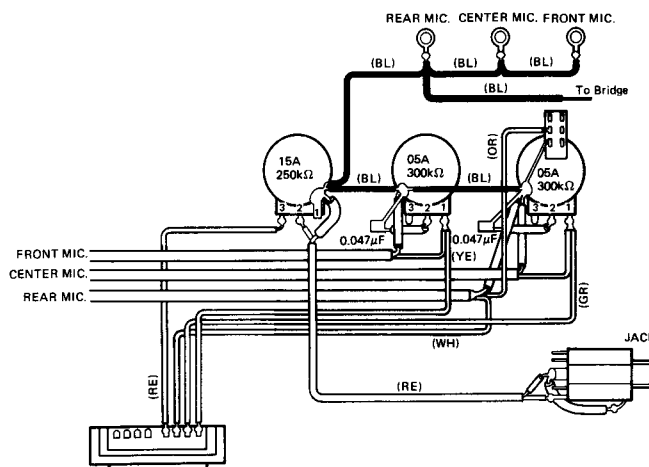

■ **CIRCUIT DIAGRAM (回路図)**

RGX-1203S

RGX-1212S

RGX-1220S

RGX-1203S/1212S/1220S

■ WIRING(配線図)

RGX-1203S

RGX-1212S

Body (胴) Alder (アルダー)

● SIZE・WEIGHT (寸法・重量)

Length (全長) 963.4mm

Width (全幅) 317mm

Body Depth (胴厚) 44mm

Net Weight (重量) 3.8kg

● NECK SIZE (棹・指板)

Scale Length (スケール) 628mm